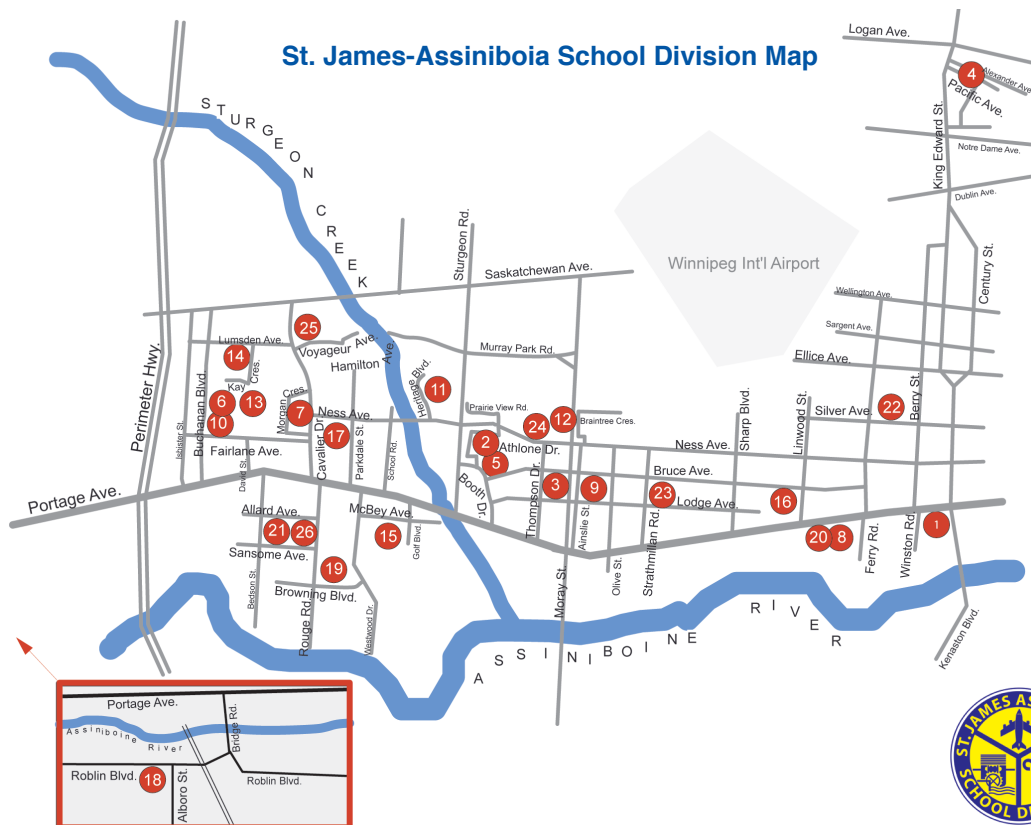

Our Community of Schools

The St. James-Assiniboia School Division is a progressive school division located on the Assiniboine River in west Winnipeg. Our 26 schools, including one in the community of Headingley, represent the interests of approximately 8,500 children from Kindergarten to Grade 12.

We are committed to educational programs in which children can develop their natural capabilities to their fullest extent, building upon personal strengths and the richness of our area's culturally diverse population. Our schools and educators work with community stakeholders collaboratively to meet the needs of children in programs founded in academic rigor, but dealing with the intellectual, physical, emotional, and social needs of students.

Our schools and grounds are safe, attractive and are kept in good repair. Transportation is available for resident Kindergarten to Grade 6 students who live within the Division as well as more than one kilometer from their designated school.

Phoenix School Insert

1.	ÉCOLE ASSINIBOINE *, 175 Winston Rd. R3J 1N1	885-2216
2.	ATHLONE SCHOOL, 110 Athlone Dr. R3J 3L4	832-1373
3.	ÉCOLE BANNATYNE*, 363 Thompson Dr. R3J 3E5	888-1101
4.	BROOKLANDS SCHOOL, 1950 Pacific Ave. R2R 0G4	633-9630
5.	BRUCE MIDDLE SCHOOL, 333 Booth Dr. R3J 3M8	888-1990
6.	BUCHANAN SCHOOL, 815 Buchanan Blvd. R2Y 1N1	888-0680
7.	CRESTVIEW SCHOOL, 333 Morgan Cr. R2Y 0C9	885-7710
8.	GEORGE WATERS MIDDLE SCHOOL, 190 Ferry Rd. R3J 1V7	888-4898
9.	ÉCOLE GOLDEN GATE MIDDLE SCHOOL*, 330 Bruce Ave. R3J 0V8	837-5808
10.	HEDGES MIDDLE SCHOOL, 369 Fairlane Ave. R2Y 0B6	837-5843
11.	HERITAGE SCHOOL, 47 Heritage Blvd. R2Y 0N9	837-1394
12.	JAMESWOOD ALTERNATIVE SCHOOL, 1 Braintree Cres. R3J 1C7	885-9555
13.	JOHN TAYLOR COLLEGIATE, 470 Hamilton Ave. R2Y 0H4	888-8930
14.	LAKEWOOD SCHOOL, 55 Kay Cr. R2Y 1L1	889-9360
15.	LINCOLN MIDDLE SCHOOL, 3180 McBey Ave. R3K 0T7	837-8397
16.	LINWOOD SCHOOL, 266 Linwood St. R3J 2C6	889-9356
17.	NESS MIDDLE SCHOOL, 3300 Ness Ave. R2Y 0G6	837-1361
18.	PHOENIX SCHOOL, 111 Alboro St., Headingley R4J 1A3	889-5053
19.	ÉCOLE ROBERT BROWNING*, 130 Browning Blvd. R3K 0L8	837-8381
20.	ST. JAMES COLLEGIATE, 1900 Portage Ave. R3J 0J1	888-4867
21.	SANSOME SCHOOL, 181 Sansome Ave. R3K 0N8	889-6000
22.	STEVENSON-BRITANNIA SCHOOL, 1777 Silver Ave. R3J 1B1	832-1359
23.	STRATHMILLAN SCHOOL, 339 Strathmillan Rd. R3J 2V6	888-0148
24.	COLLÈGE STURGEON HEIGHTS COLLEGIATE*, 2665 Ness Ave. R3J 1A5	888-0684
25.	VOYAGEUR SCHOOL, 37 Voyageur Ave. R2Y 0H7	888-3390
26.	WESTWOOD COLLEGIATE, 360 Rouge Rd. R3K 1K3	888-7650

Schools can be located on our Division map by their number. * French Immersion Program.